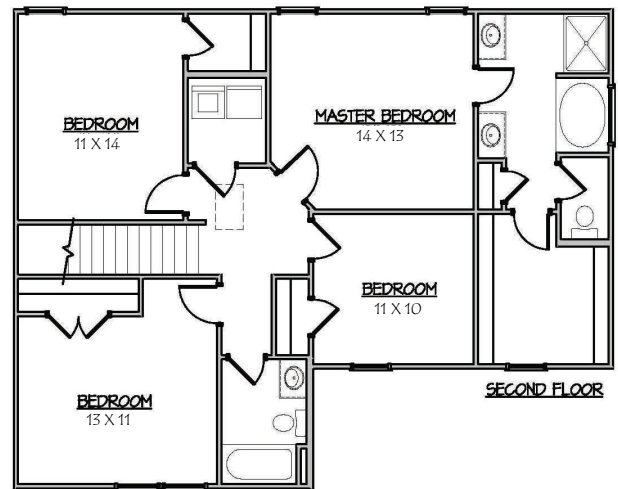

# THE WASHINGTON

1,962 Sq. Ft.

LEVEL 1

LEVEL 2

[WWW.STEVENSFINEHOMES.COM](http://WWW.STEVENSFINEHOMES.COM)

Dimensions are approximate.  
Pricing and plans subject to  
change without notice.