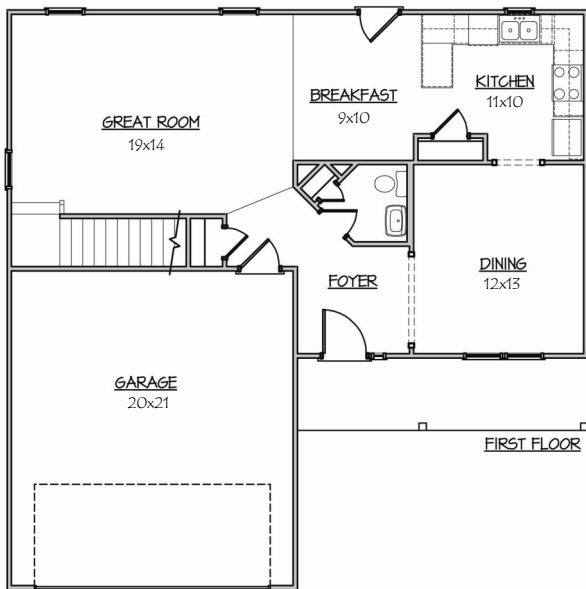

# THE WASHINGTON

1,962 Sq. Ft.

LEVEL 1

LEVEL 2

[WWW.STEVENSFINEHOMES.COM](http://WWW.STEVENSFINEHOMES.COM)

Dimensions are approximate.  
Pricing and plans subject to  
change without notice.